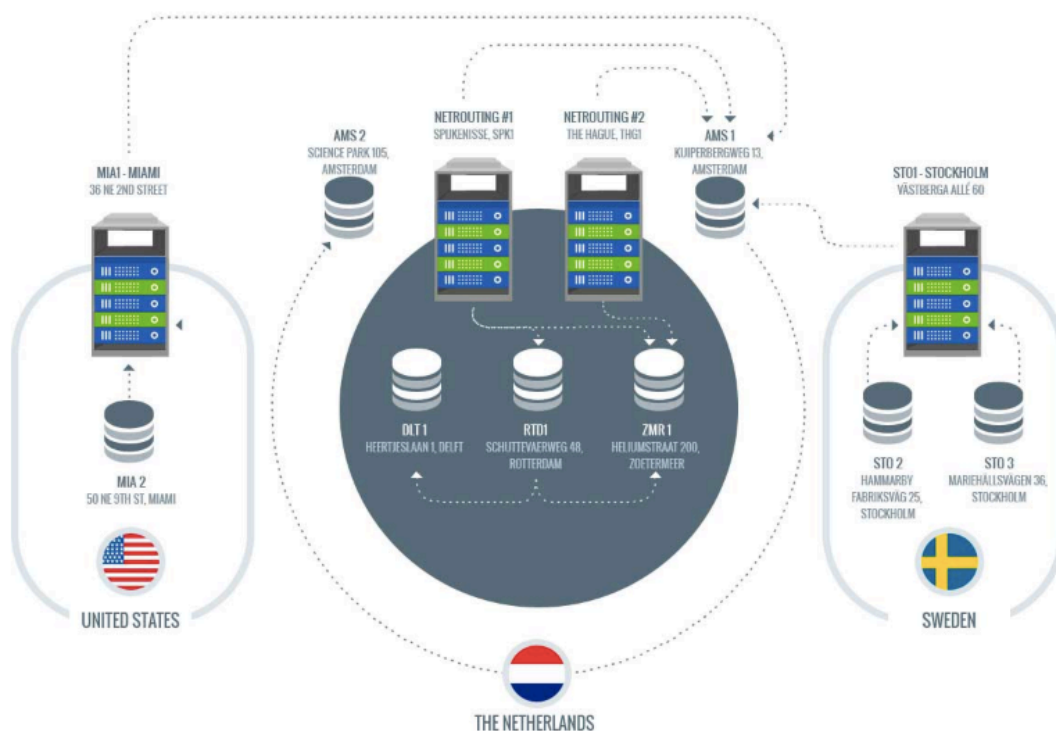

High-end streaming

We stream your camera over the fastest Internet connection in Europe at the Ams-IX in Amsterdam.

Our backbone network is active under the Autonomous System Number (ASN) 47869 Our TIER1-based network services are directly available in more than fifteen data centers on two continents. We are connected to the largest Internet exchange points in the world: AMS-IX (official partner), DE-CIX and LINX

Highly qualified programmers work in the background to ensure that our streaming is always state-of-the-art.

LiveCam Pro SL

Software Development & New Technologies

www.livecam-pro.com

info@livecam-pro.com